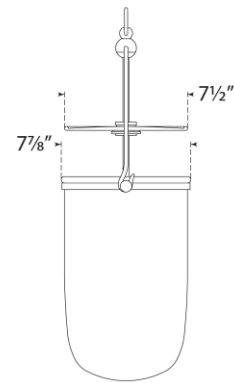

SPEC SHEET

Lorford Tall Smoke Bell Lantern

Item # CHC 2298GI-MG

Designer: Chapman & Myers

Height: 23.25"

Width: 9.75"

Canopy: 5.5" Round

Finishes: AI, GI

Glass Options: MG

Socket: 3 - E12 Candelabra

Wattage: 3 - 40 C

©EFC DESIGNS

Side View

Front View