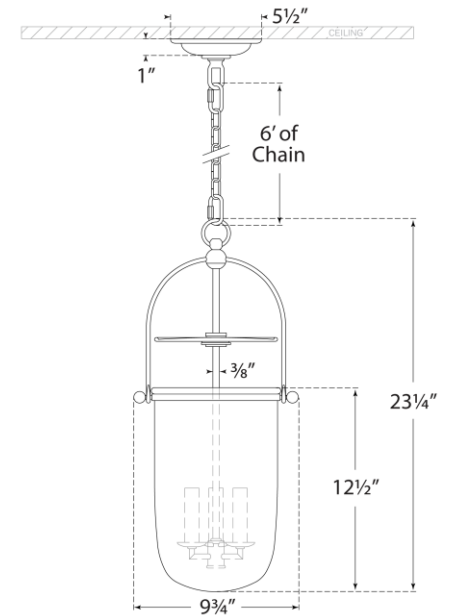

SPEC SHEET

Lorford Tall Smoke Bell Lantern

Item # CHC 2298GI-MG

Designer: Chapman & Myers

Height: 23.25"

Width: 9.75"

Canopy: 5.5" Round

Finishes: AI, GI

Glass Options: MG

Socket: 3 - E12 Candelabra

Wattage: 3 - 40 C

©EFC DESIGNS

Side View

Front View